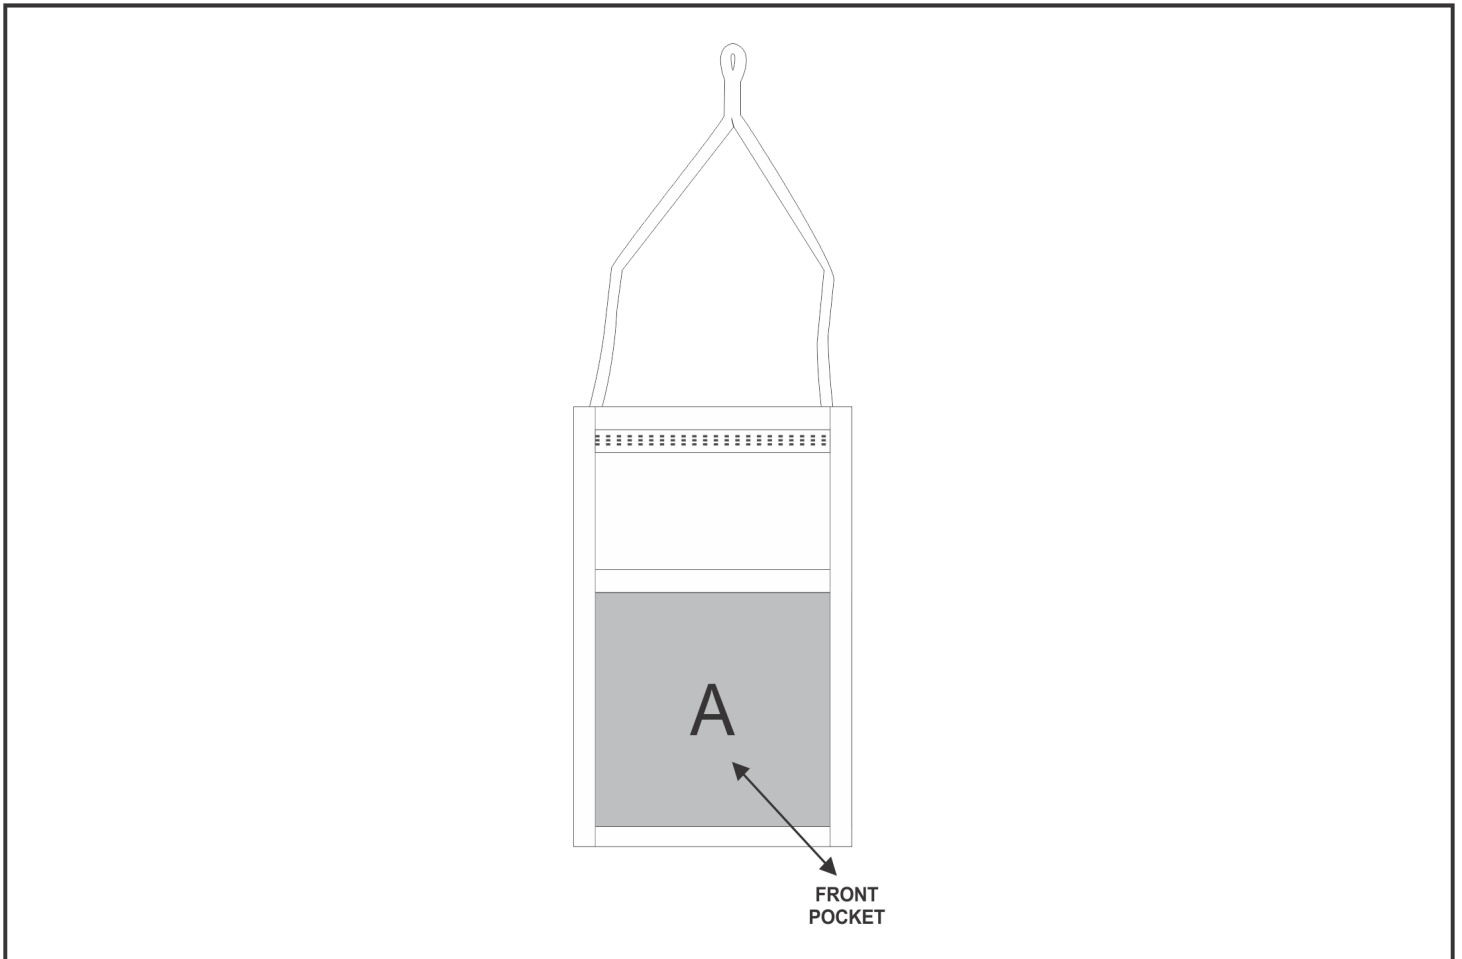

## Need to know:

Includes 1-Position Sublimation (setup fees apply)

- Please Note: We cannot guarantee 100% logo Alignment on all Brandable Panels.

## Branding Options:

Position	Branding Method (Branding Code)	No. of Colours	Dimension
A	Custom Sublimation A (CPSUB-A)	Full Colour	130mm wide x 125mm high